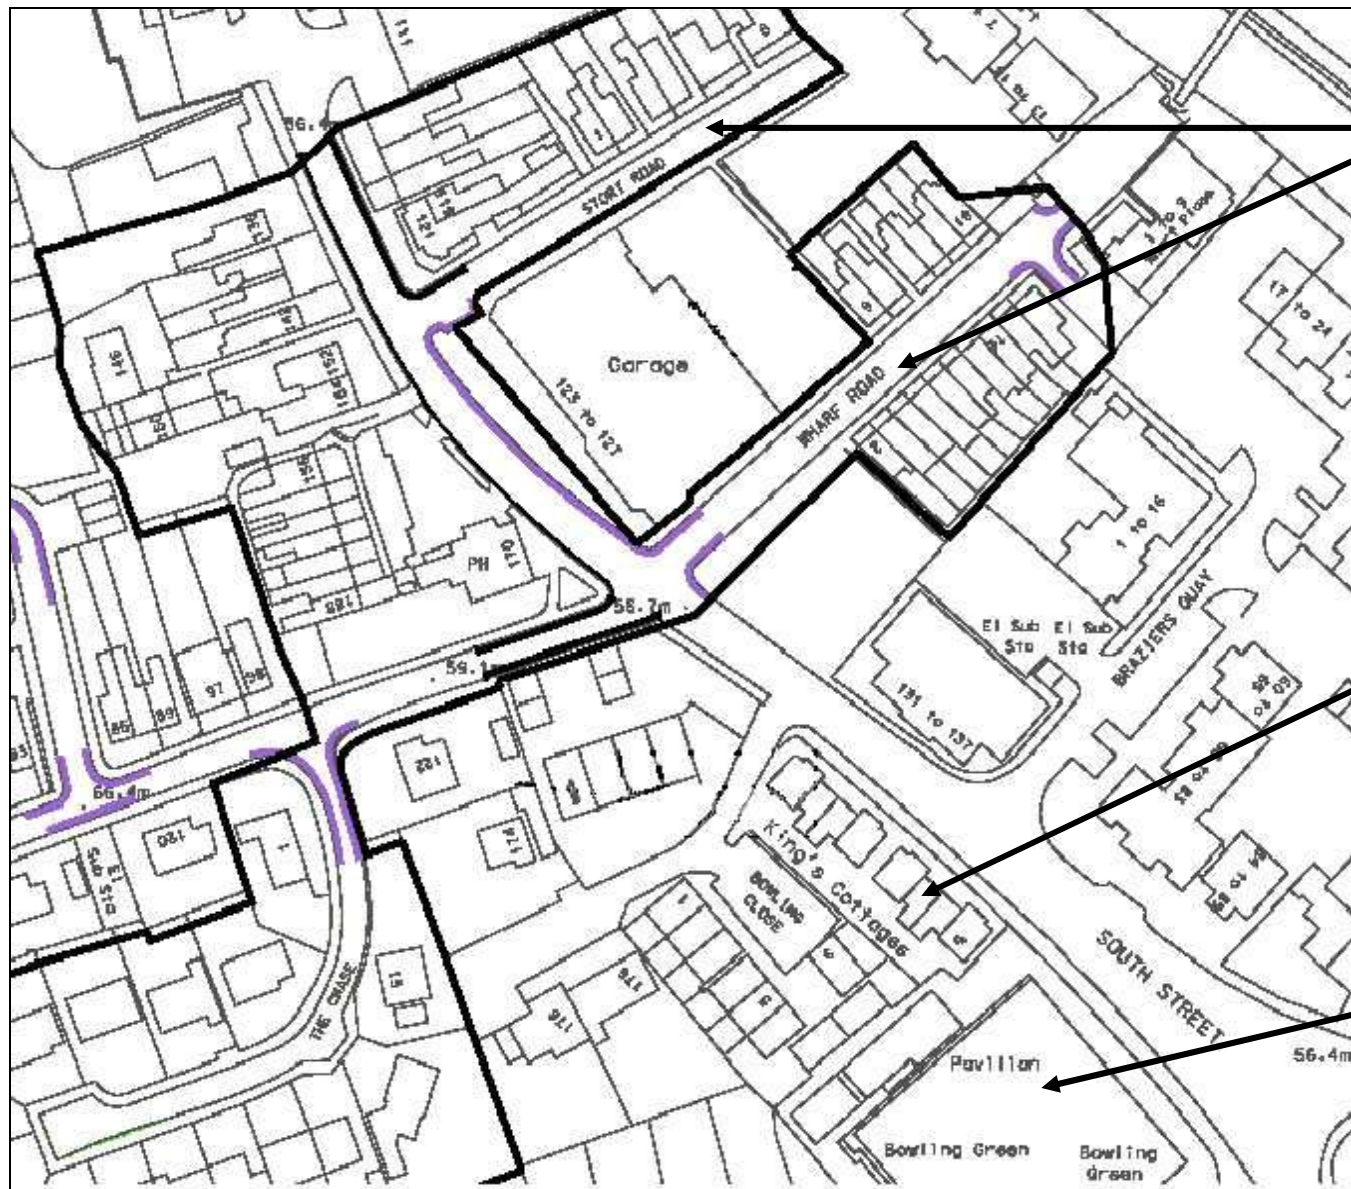

Appendix 'C16'

Location of resident permit parking bays within "Newtown" resident parking scheme

Location of King's Cottages (2 objections received)

Location of Bows Club